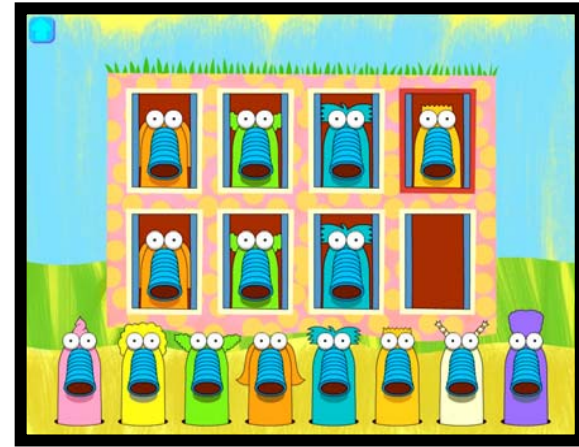

# Tool Factory Mini Musical Monsters

Follow the Cloud--Karaoke for early learners!  
Click the monster underneath the cloud  
and follow as the cloud moves from one  
monster to another to make a well-known tune.

Monster Grid--Make short tunes and rhythms  
by dragging the monsters into different parts  
of the grid and pressing play! You can even  
record your fun songs to play back for a friend.

Monster Match--Teaches children to listen  
carefully and discriminate sounds. Match the top  
row of monsters with a monster from below,  
first with visual help and then by sound alone!

Monster Mixer--Drag the monsters up or down  
to make their individual, looping part in  
a simple musical arrangement louder or softer.  
The sounds change each time you enter the game!

Monster Scale--The monsters in this game  
represent the notes of an octave. Record yourself  
playing a fun and original tune and play  
it back to hear what you've created!

Musical Garden--Click anything in the garden or  
anywhere on the keyboard  
to create startling and fun sounds that  
go along with colorful animation.